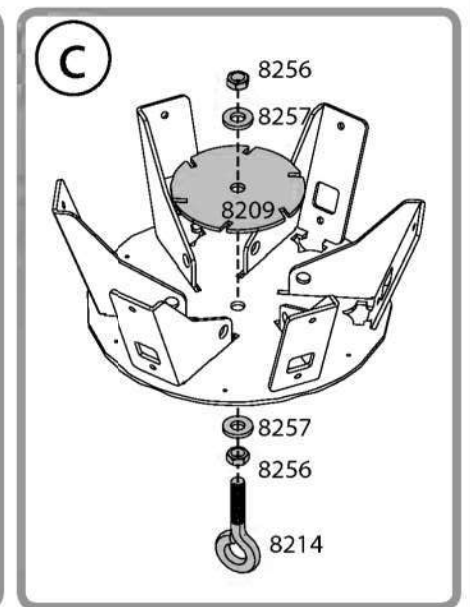

Step 15: Note that the triangle's both sides are equal as shown in **Diagram b**. Insert the screw into the hole in **Profile 8200** without pressing the panel.

Step 23: Optional!

The gazebo comes equipped with a kit of 75 hooks **Part 7829** (can be used for hanging curtains / netting / flowerpots etc.) If you have purchased curtains and or netting kits please refer to their assembly instructions at this stage. **Part 7829** is also supplied with those kits.

Item		Qty.
8201		6
8202		6
8215		6
8216		6
8217		6
8293		1

Contents

Item		Qty.	Item		Qty.	Item		Qty.	Item		Qty.
8203		6	8225		6	4038		37 (+4)	4008		54 (+5)
8204		6	8210		6	4042		12	8213		30 (+3)
8205		6	8211		6	8214		1	7524		84 (+8)
8206		6	8212		1	4010		24 (+2)	7682		1
8207		1	8226		1	4000		24 (+2)	413		1
8208		1							412		1
8209		1							7121		49 (+5)
									8256		2
									426		100 (+10)
						7829	  Option	75	8257		2
									4024		1

1

2

3 **i**

7524 8

7524 16

a

b

6

- 8196  4
- 7524  8
- 4042  8
- 426  16
- 7121  8

- 8207 1
- 7682 1
- 426 3
- 412 1
- 7121 1
- 4038 1

Option

or

4008 12

8199			6
8200			6
8201			6
8202			6

8200 + 8202 **x6**

8199 + 8201 **x6**