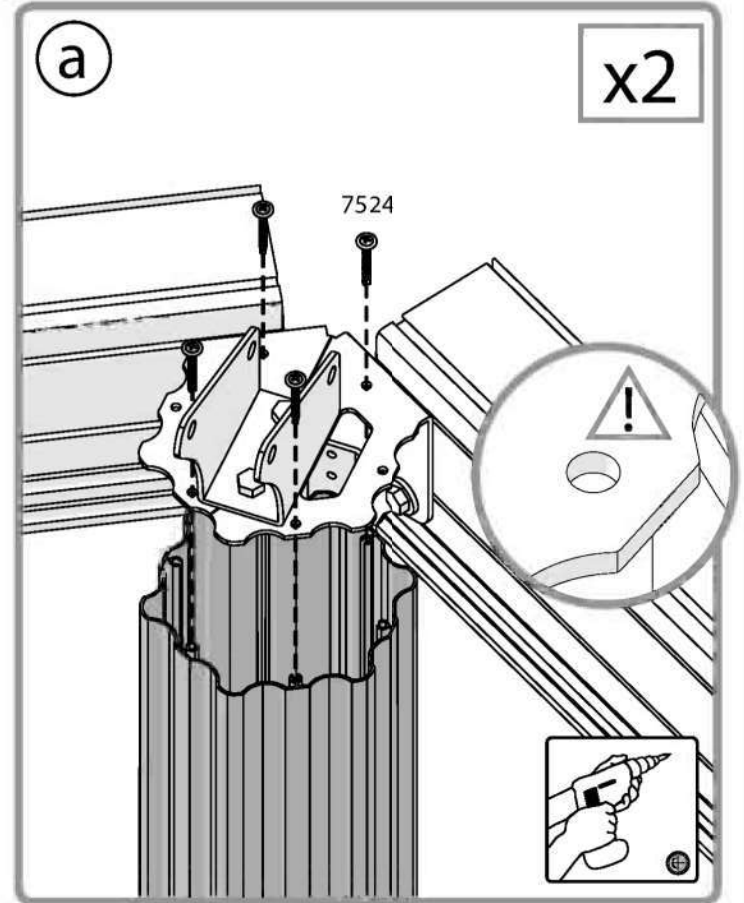

3 **i**

7524 8