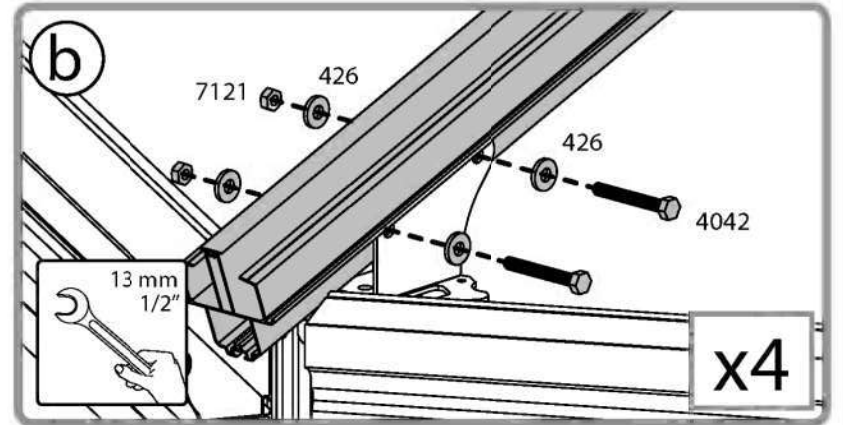

- 8196 4
- 7524 8
- 4042 8
- 426 16
- 7121 8