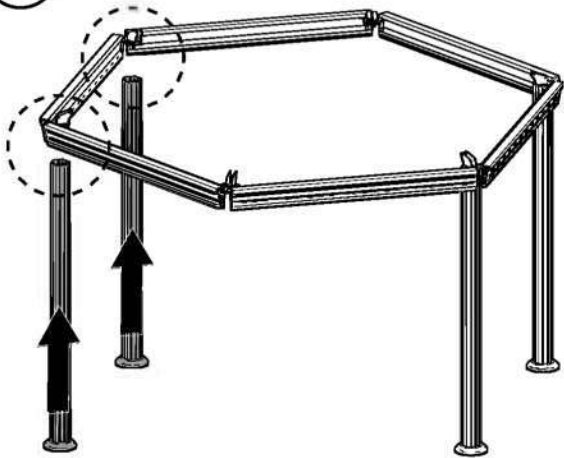

7524 16

a