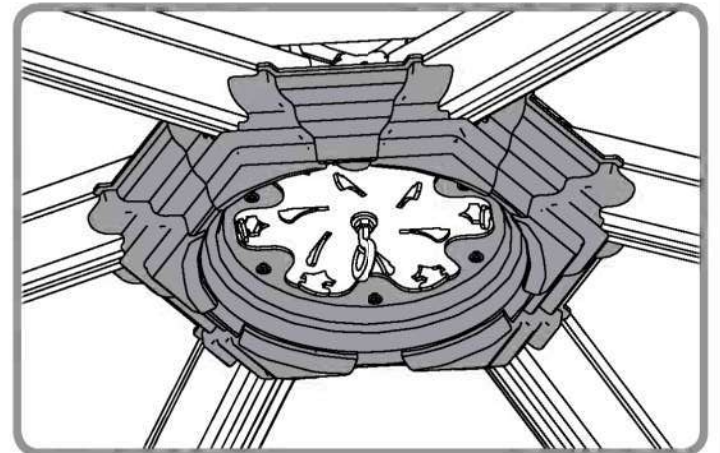

8226 1   8213 6