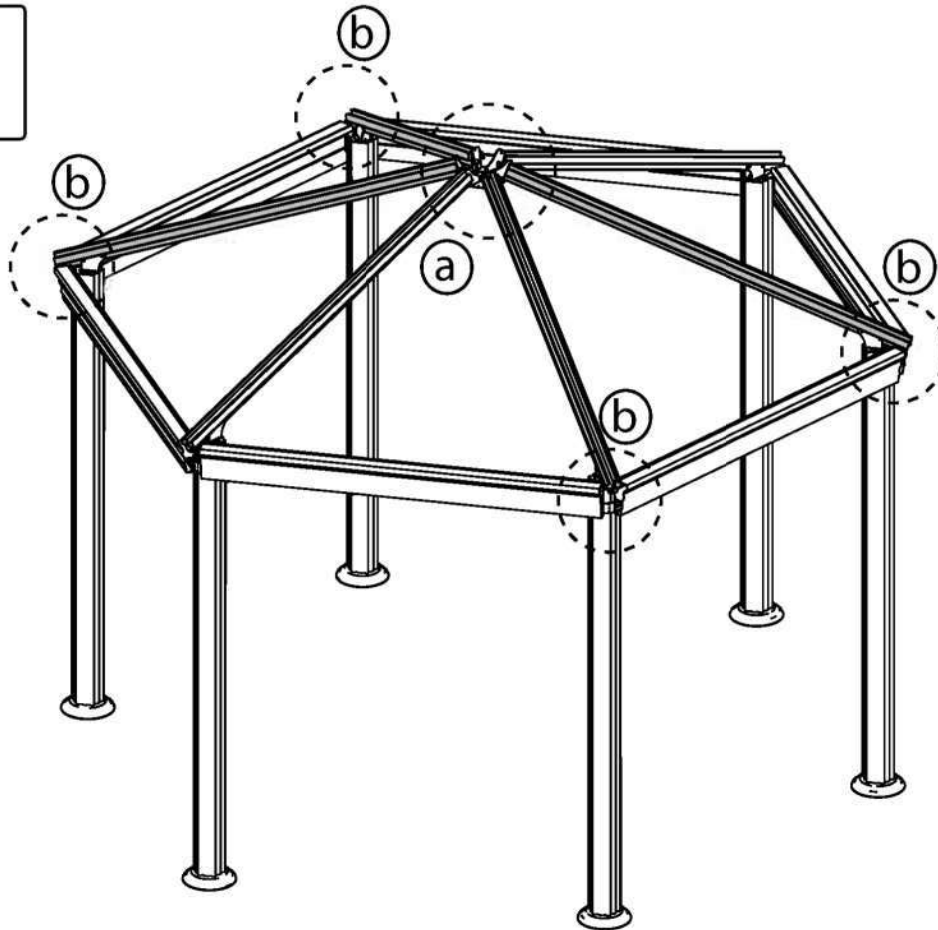

- 8196 4
- 7524 8
- 4042 8
- 426 16
- 7121 8