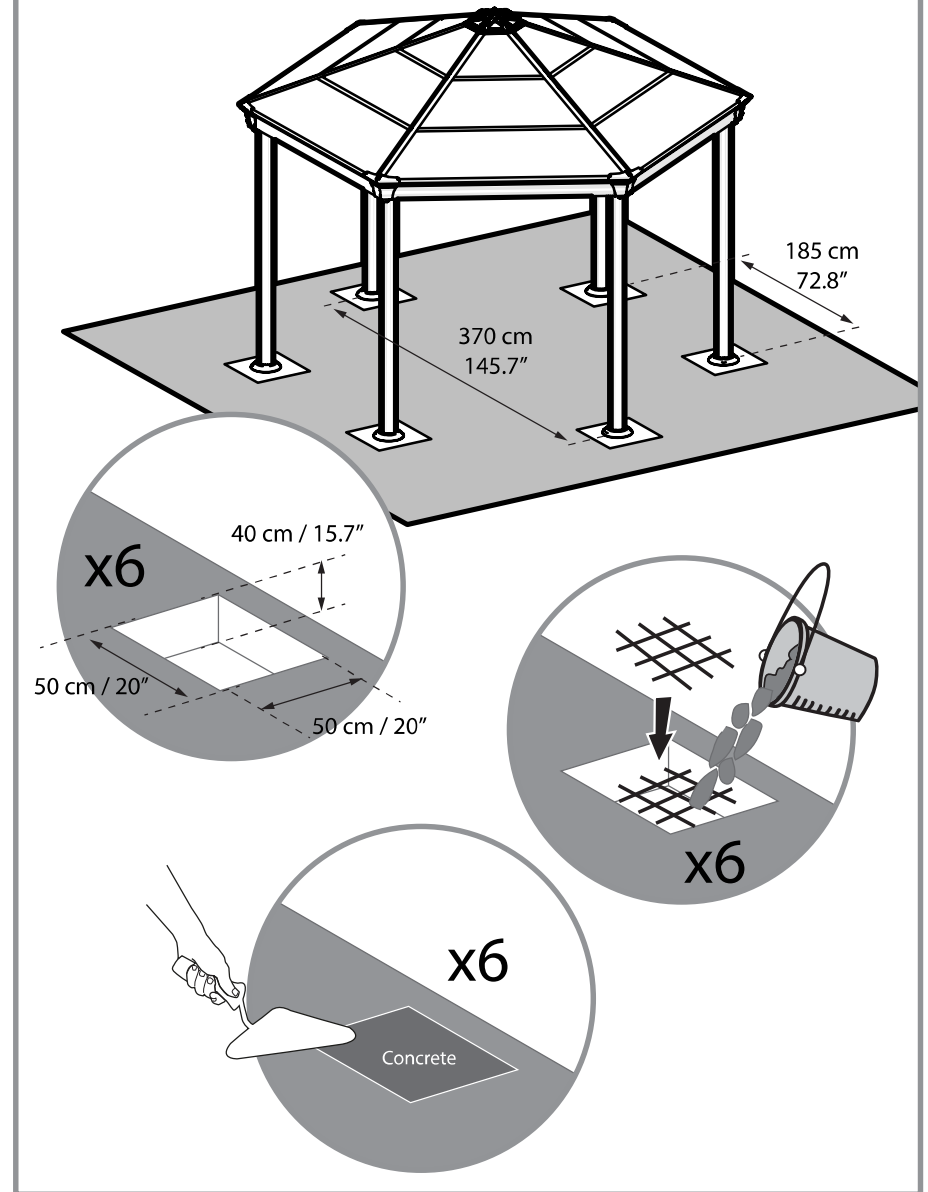

Asphalt / Soil

OR