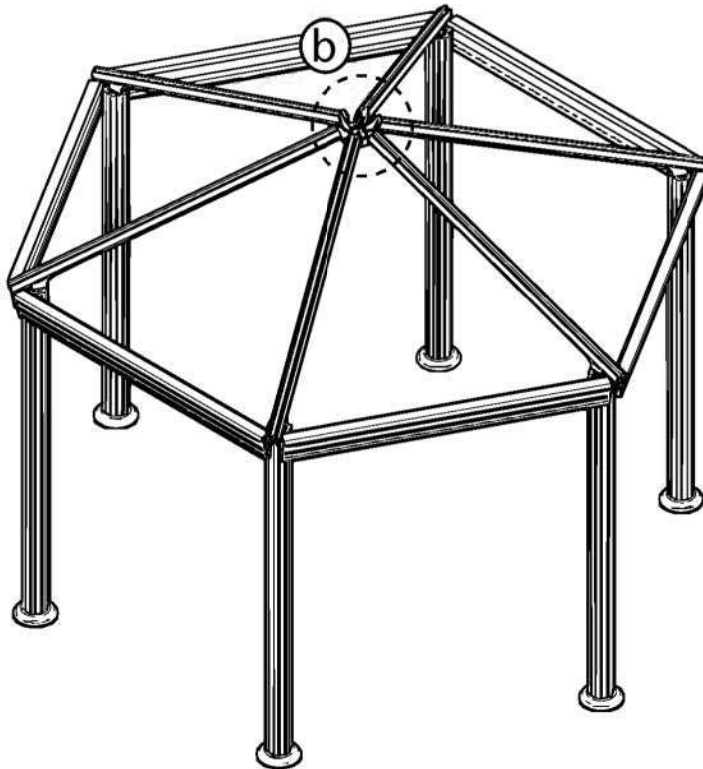

- 8207 1
- 7682 1
- 426 3
- 412 1
- 7121 1
- 4038 1