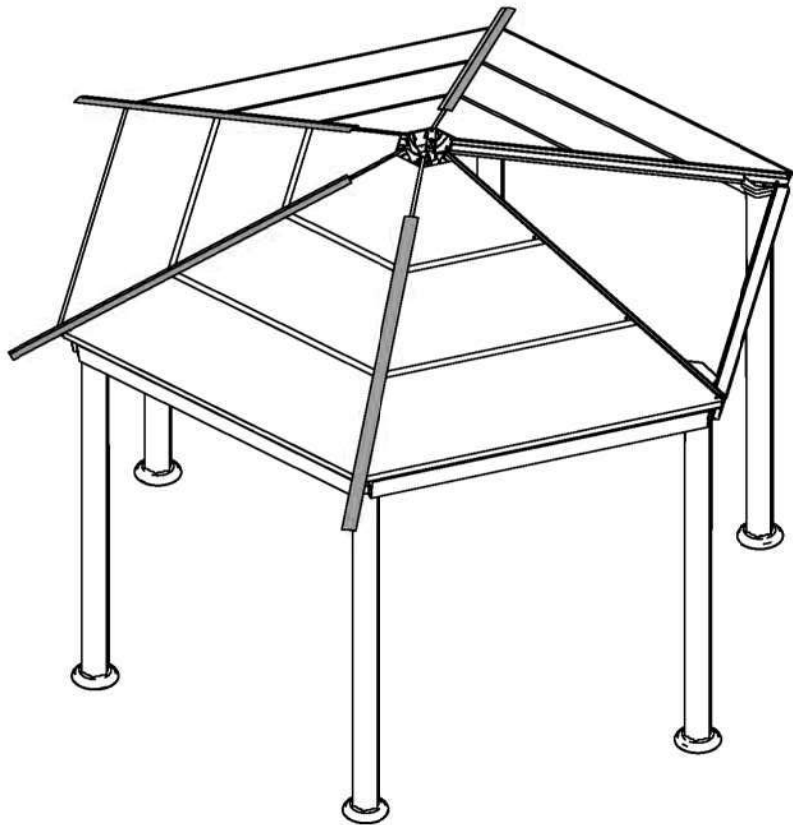

8197 4   4008 4