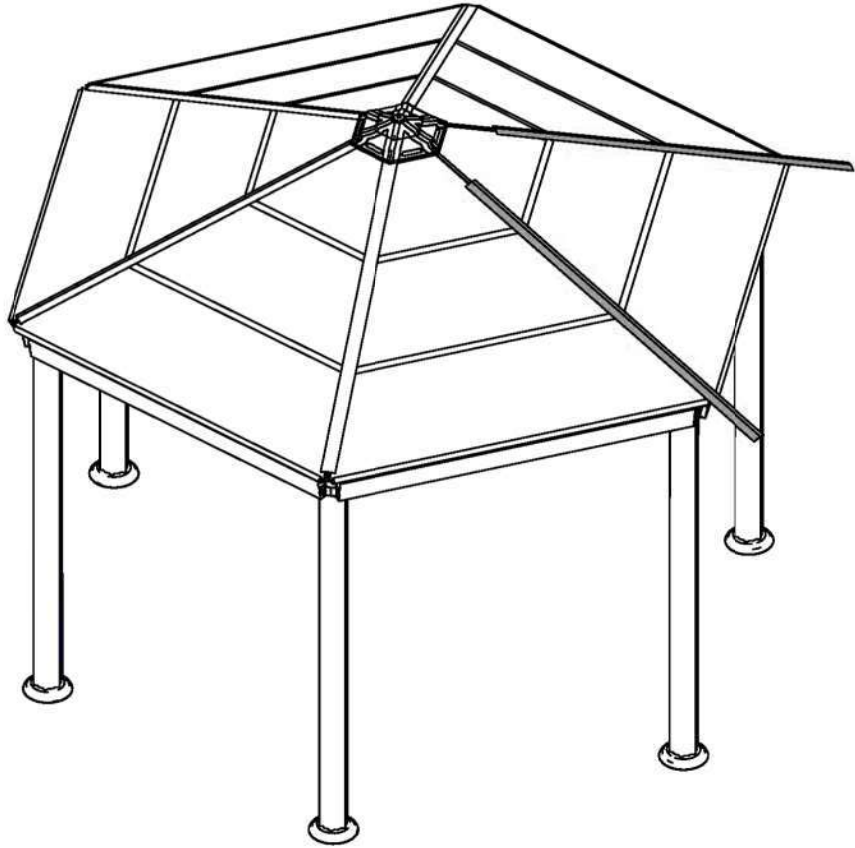

- 8197 2
- 4008 2