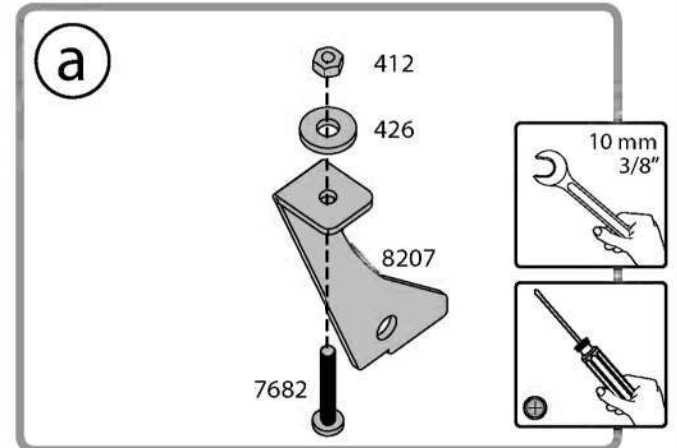

- 8207 1
- 7682 1
- 426 3
- 412 1
- 7121 1
- 4038 1