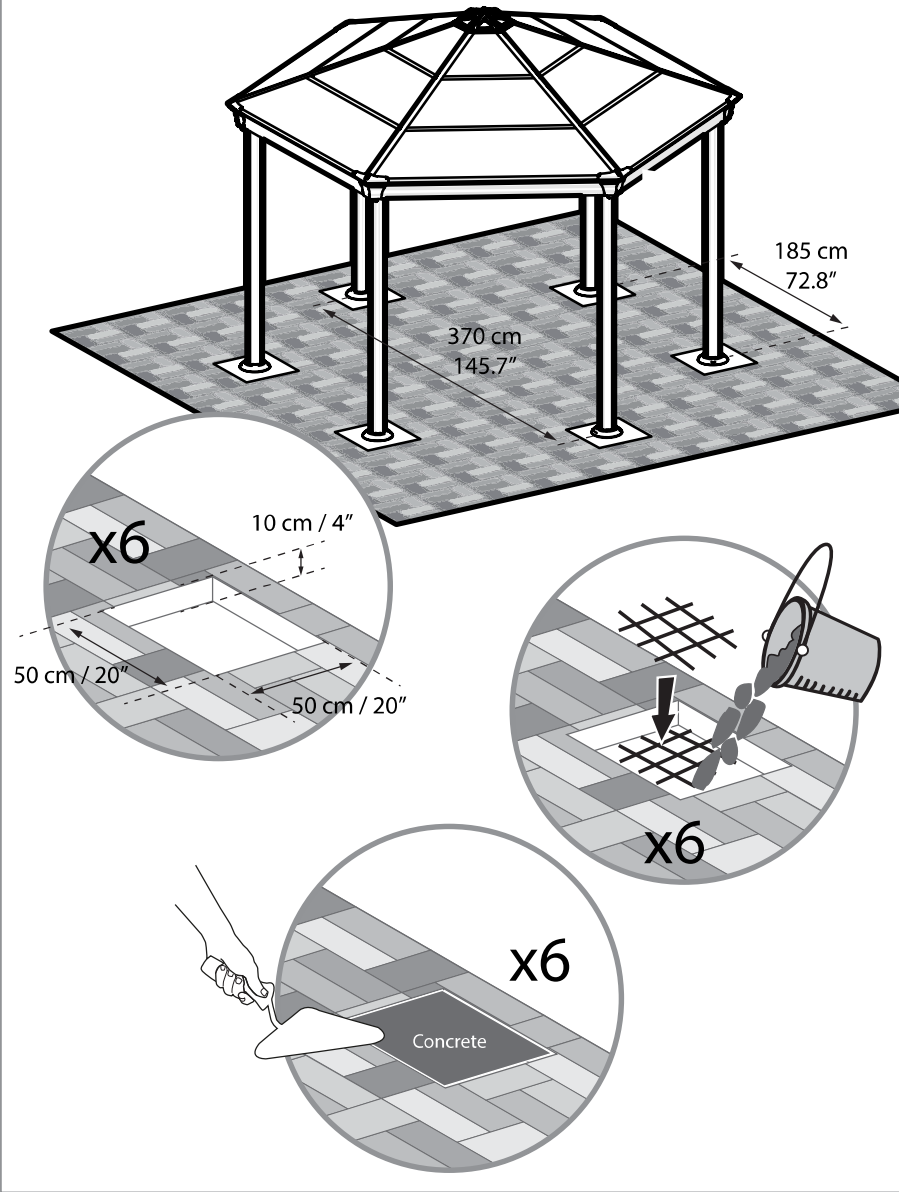

Pavement Stone