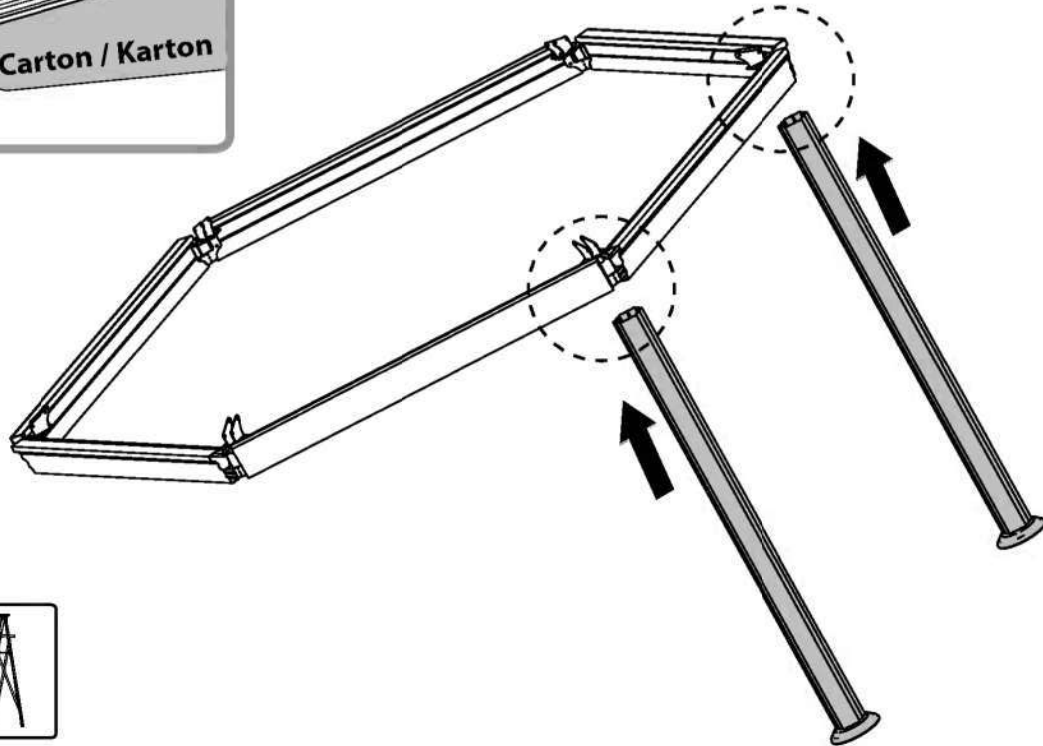

3 **i**

7524 8