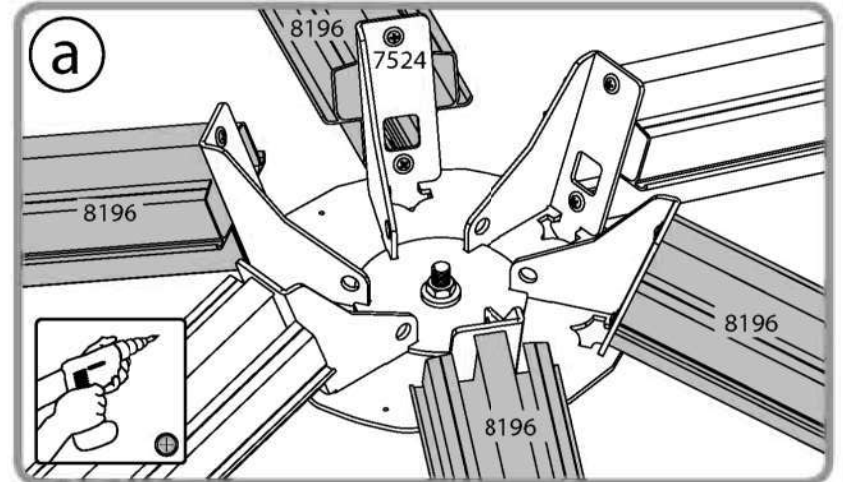

- 8196 4
- 7524 8
- 4042 8
- 426 16
- 7121 8