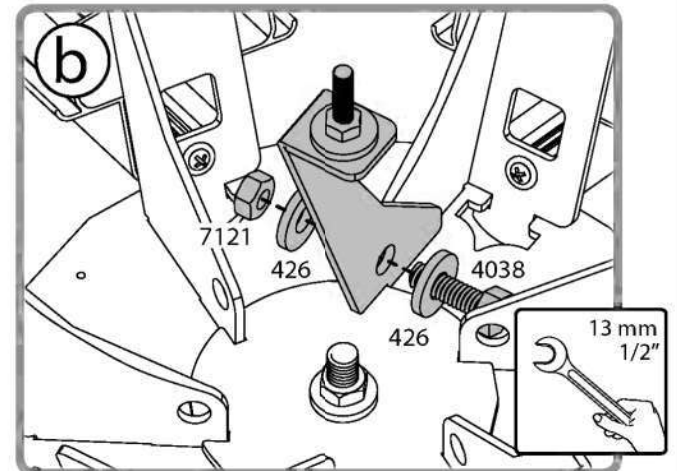

- 8207 1
- 7682 1
- 426 3
- 412 1
- 7121 1
- 4038 1