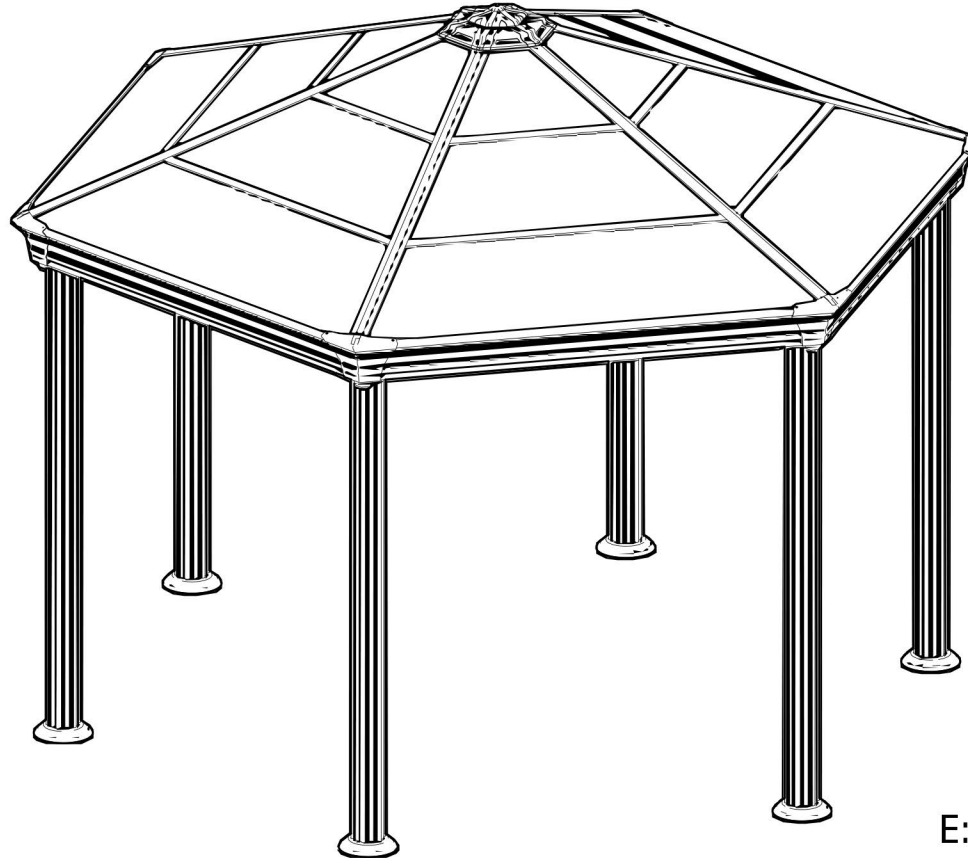

Burlington Garden Gazebo

Approx. Dim.

414.5L x 359W x 304.6H cm / 163.2"L x 141.3"W x 119.9"H

Wind Resistant

120 km/hr
75 ml/hr

Snow Load

250 kg/m²
51.2 lbs/ft²

the
canopyshop