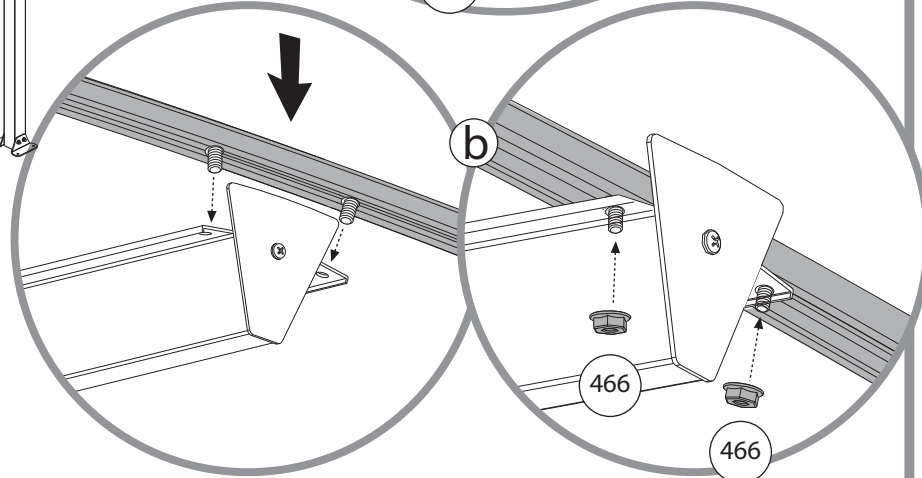

411

x8

411

x8

466

x8

- 411  x4
- 466  x4

433  x22

4000  x22

4010  x22

- 421  x56
- 427  x56
- 422  x56

32 OPTION

t. 01536 446980 f. 01536 446981 e. sales@livingspaceltd.co.uk www.livingspaceltd.co.uk
Glazing Bars & Accessories • Canopies & Carports • Conservatory Roof Systems • Timber Glazing Systems