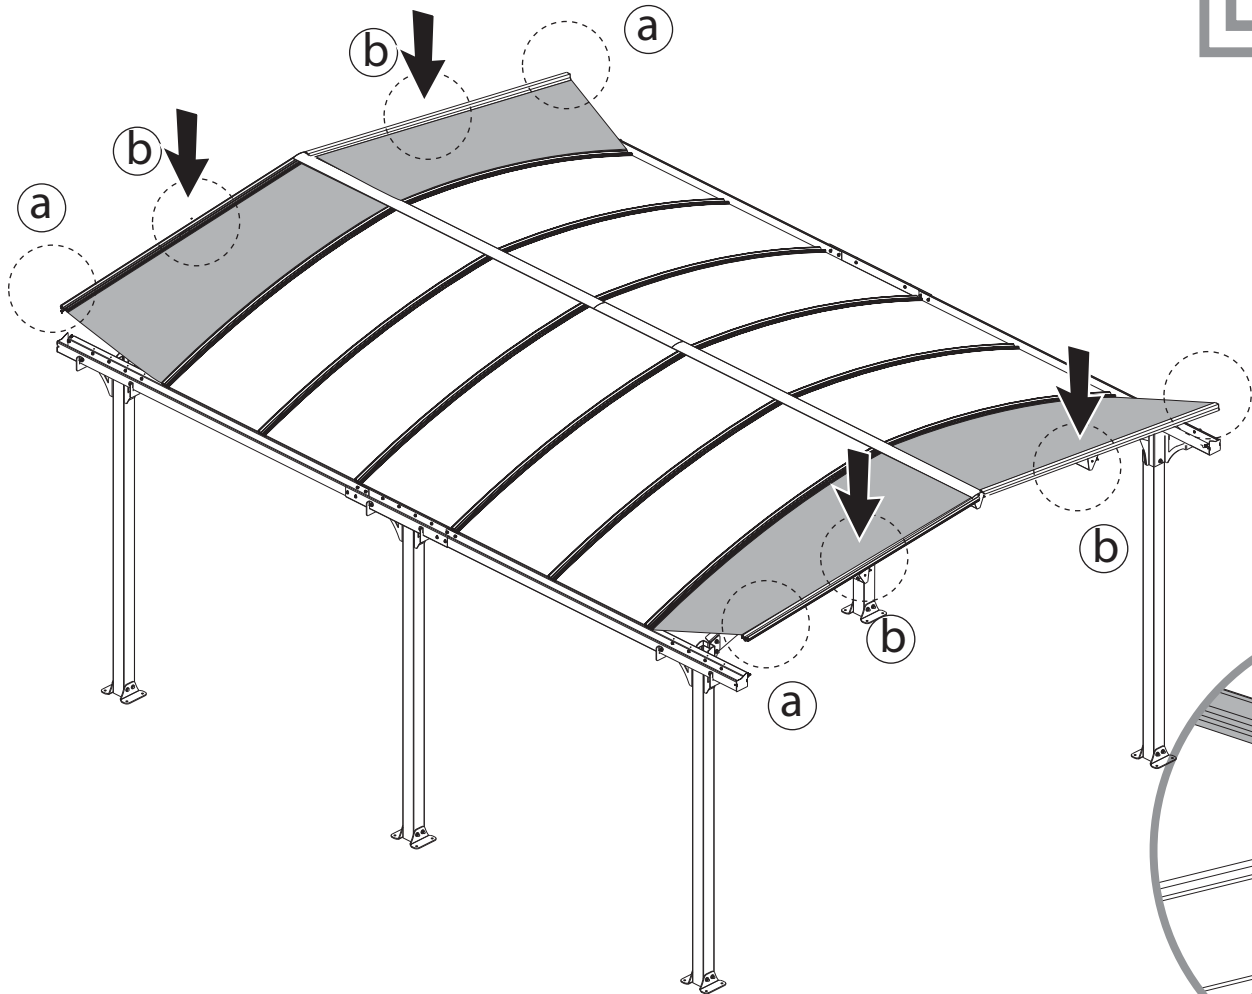

411

x8

466

x8