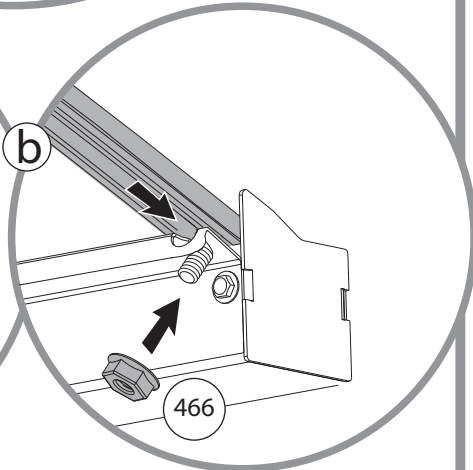

411

x8

411

x8

466

x8

- 411  x4
- 466  x4

433  x22

4000  x22

4010  x22

- 421  x56
- 427  x56
- 422  x56

32 OPTION

t. 01536 446980 f. 01536 446981 e. sales@livingspaceltd.co.uk www.livingspaceltd.co.uk
Glazing Bars & Accessories • Canopies & Carports • Conservatory Roof Systems • Timber Glazing Systems