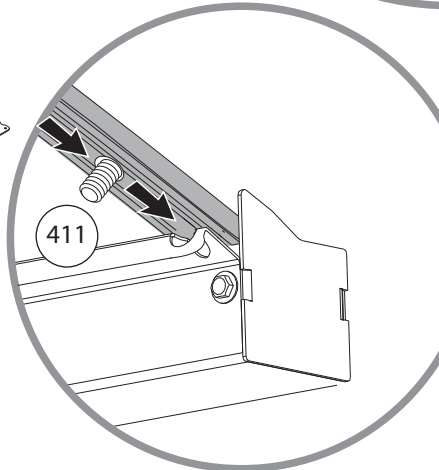

411

x8

411

x8

466

x8

- 411  x4
- 466  x4

433  x22

4000  x22

4010  x22

- 421  x56
- 427  x56
- 422  x56

32 OPTION

t. 01536 446980 f. 01536 446981 e. sales@livingspaceltd.co.uk www.livingspaceltd.co.uk
Glazing Bars & Accessories • Canopies & Carports • Conservatory Roof Systems • Timber Glazing Systems