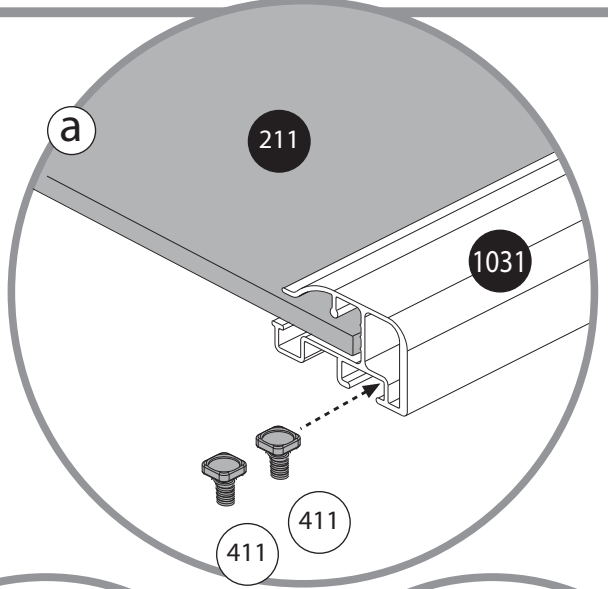

411

x8

411

x8

466

x8

- 411  x4
- 466  x4

433  x22

4000  x22

4010  x22

- 421  x56
- 427  x56
- 422  x56

32 OPTION

t. 01536 446980 f. 01536 446981 e. sales@livingspaceltd.co.uk www.livingspaceltd.co.uk
Glazing Bars & Accessories • Canopies & Carports • Conservatory Roof Systems • Timber Glazing Systems