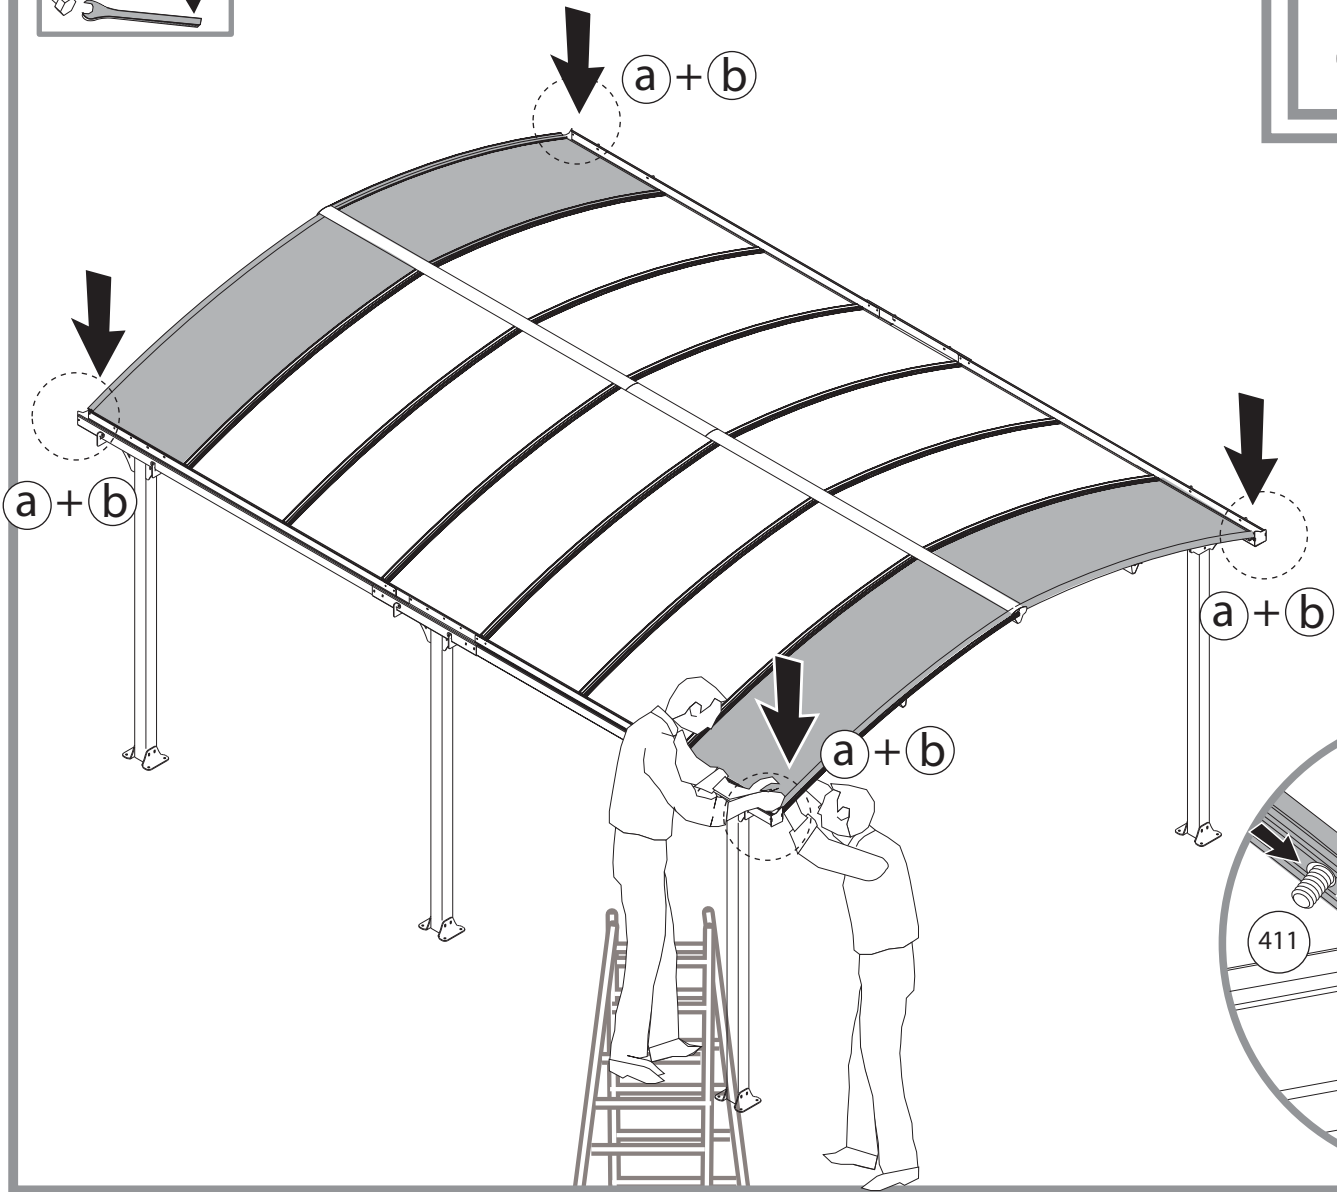

- 411 .... x4
- 466 .... x4