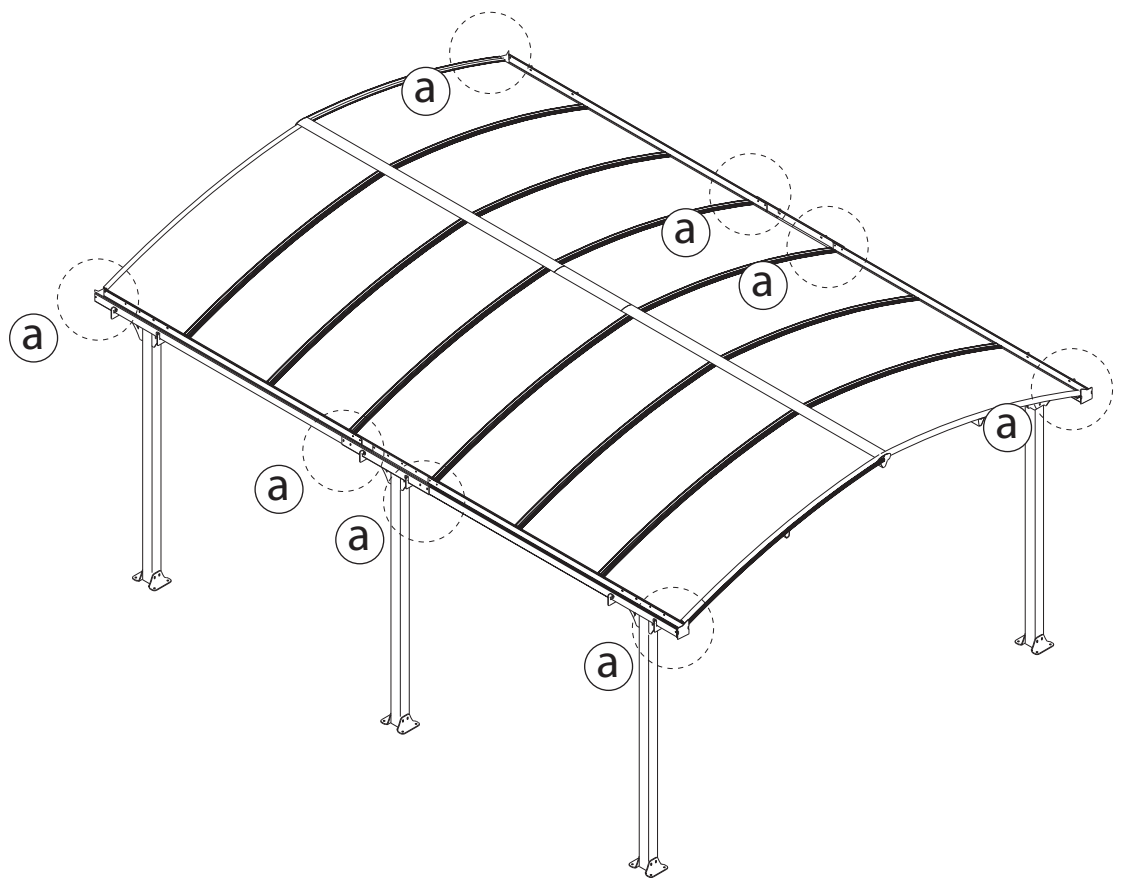

4000  x22

4010  x22

- 421  x56
- 427  x56
- 422  x56

32 OPTION

t. 01536 446980 f. 01536 446981 e. sales@livingspaceltd.co.uk www.livingspaceltd.co.uk
Glazing Bars & Accessories • Canopies & Carports • Conservatory Roof Systems • Timber Glazing Systems