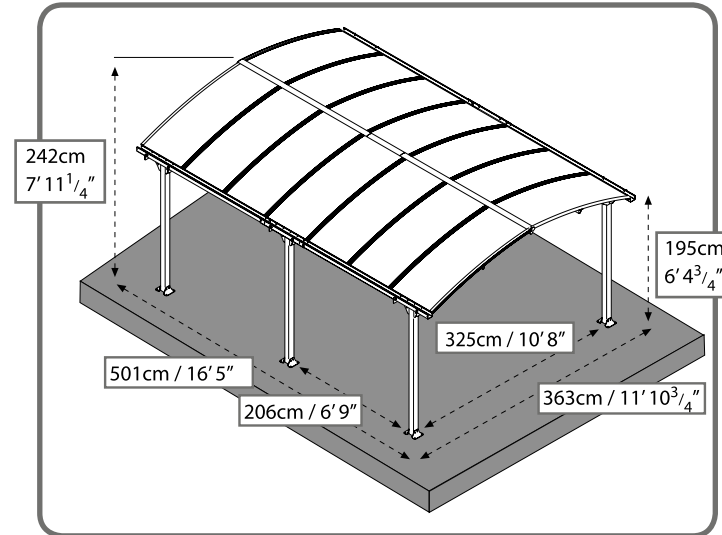

▷ Some versions of this carport are painted.

If color was scratched during assembly it can be fixed with the following tints:

White – RAL 9016

Gray – RAL 7012

▷ Cleaning instructions

When your canopy needs cleaning, use a mild detergent solution and rinse with cold clean water.

Do not use acetone, abrasive cleaners, or others special detergents to clean the panel.

▷ Before starting assembly

- This carport must be assembled on a solid base (such as concrete or asphalt).
- Choose your site carefully before beginning assembly. Site surface (mainly below poles) needs to be level.
- During assembly use a soft platform below the parts to avoid scratches and damages.

▷ TOOL

▷ Notes (by steps)

Step 7: Screw 4000 intended to keep the parts (gable) stable till gutters will be assembled. If a third person can hold the parts till step 8, this screw can be assembled with all the others at step 33.

During assembly some screws are fastened fully by wrench while others are fastened just after the whole carport is assembled and leveled (step 21).

Notice the marks on each step: