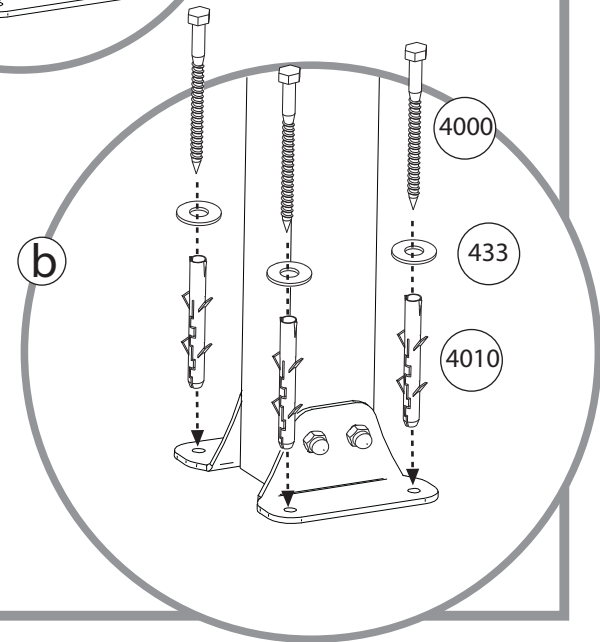

411

x8

411

x8

466

x8

- 411  x4
- 466  x4

433  x22

4000  x22

4010  x22

- 421  x56
- 427  x56
- 422  x56

32 OPTION

t. 01536 446980 f. 01536 446981 e. sales@livingspaceltd.co.uk www.livingspaceltd.co.uk
Glazing Bars & Accessories • Canopies & Carports • Conservatory Roof Systems • Timber Glazing Systems