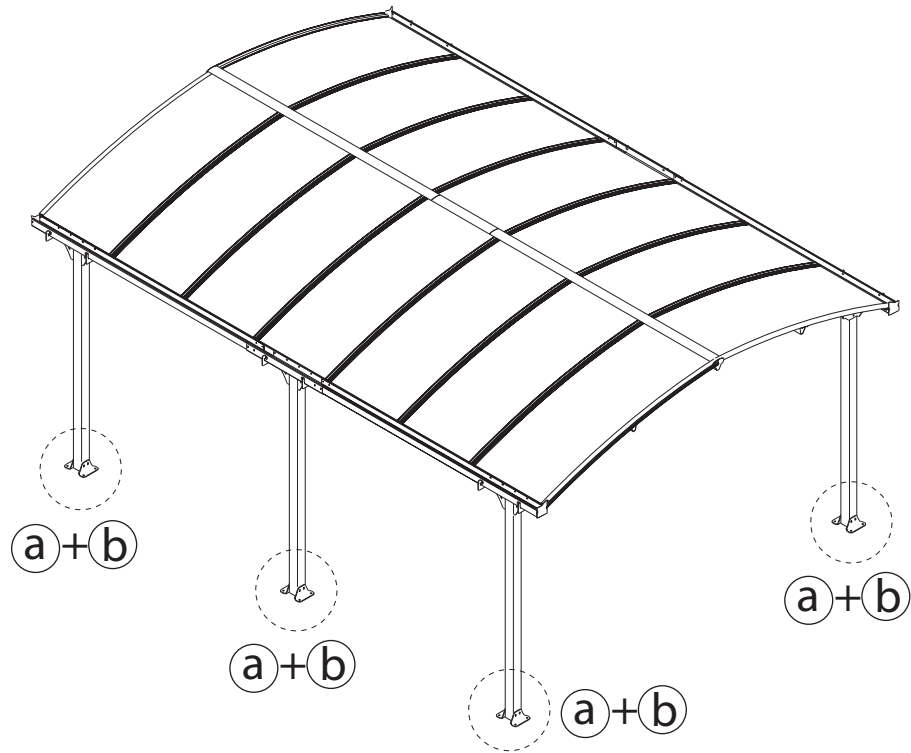

411

x8

411

x8

466

x8

- 411  x4
- 466  x4

433  x22

4000  x22

4010  x22

- 421  x56
- 427  x56
- 422  x56

32 OPTION

t. 01536 446980 f. 01536 446981 e. sales@livingspaceltd.co.uk www.livingspaceltd.co.uk
Glazing Bars & Accessories • Canopies & Carports • Conservatory Roof Systems • Timber Glazing Systems