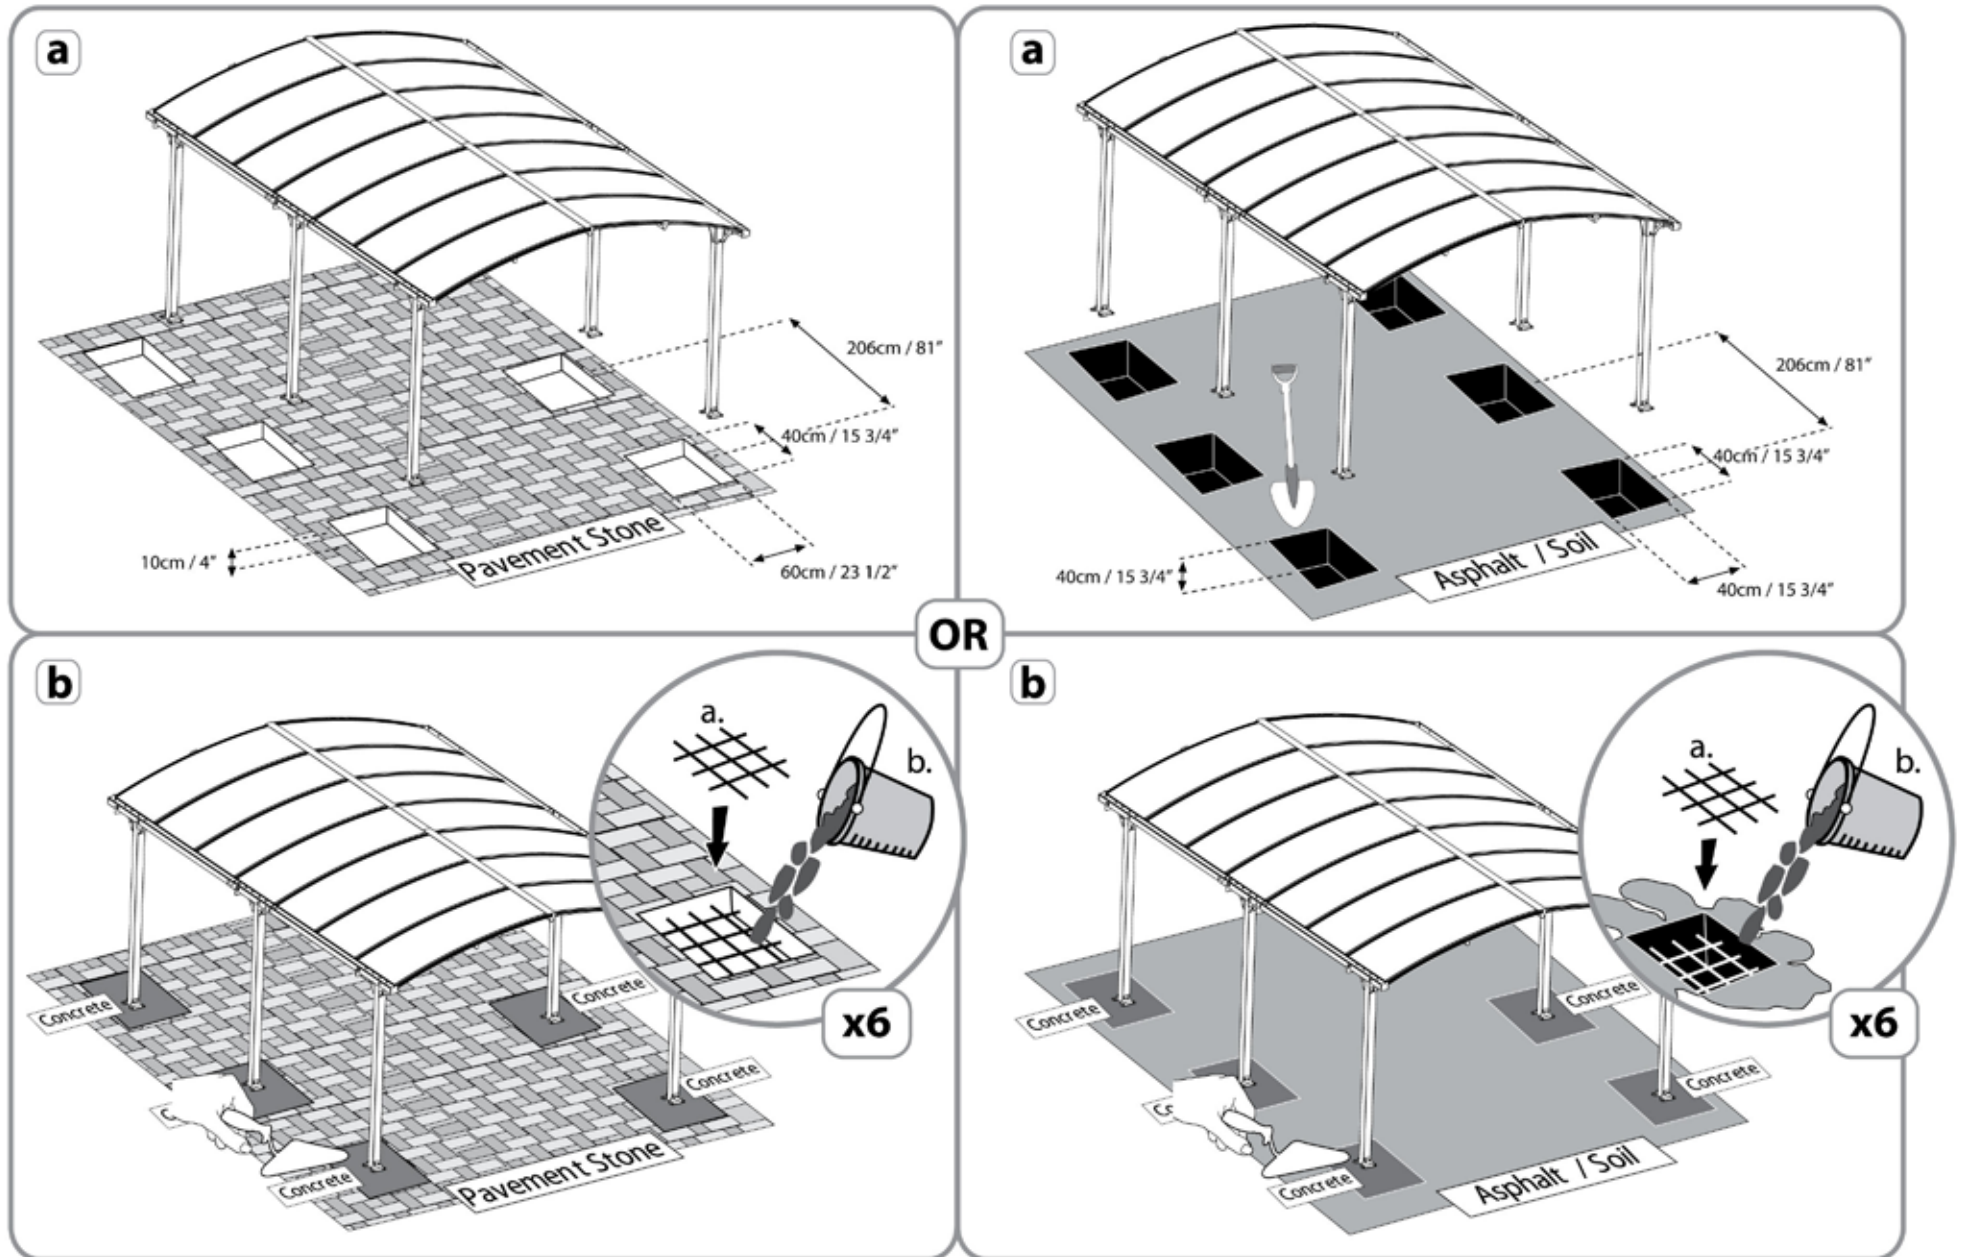

This carport should be assembled on a solid base (such as concrete). Without solid base, pre-foundation, that will include concrete and metal, is needed as in this drawing