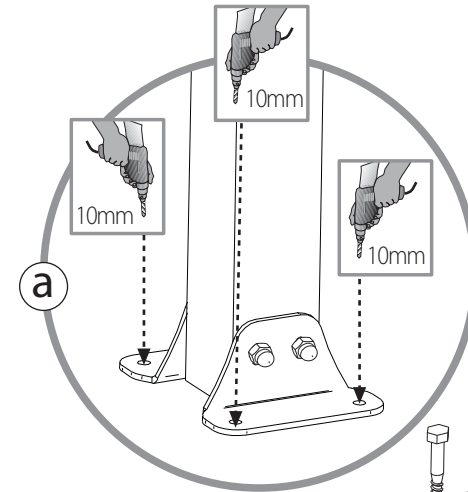

411

x8

411

x8

466

x8

- 411  x4
- 466  x4

433  x22

4000  x22

4010  x22

- 421  x56
- 427  x56
- 422  x56

32 OPTION

t. 01536 446980 f. 01536 446981 e. sales@livingspaceltd.co.uk www.livingspaceltd.co.uk
Glazing Bars & Accessories • Canopies & Carports • Conservatory Roof Systems • Timber Glazing Systems