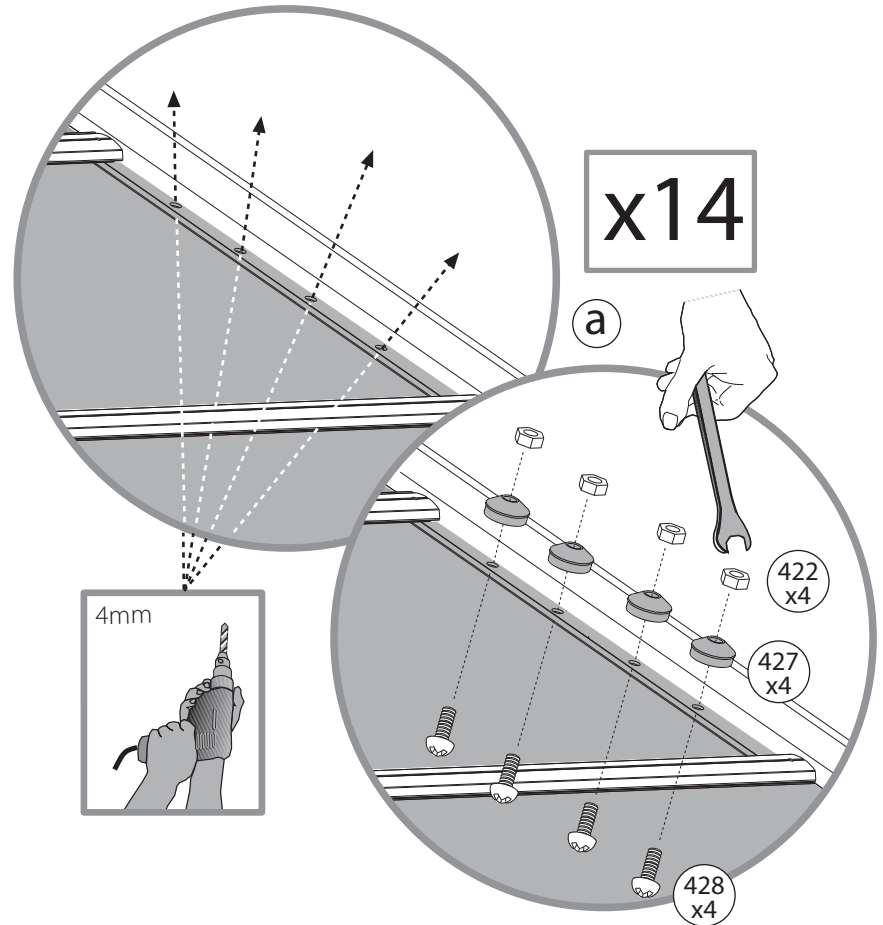

411

x8

411

x8

466

x8

- 411  x4
- 466  x4

433  x22

4000  x22

4010  x22

- 421  x56
- 427  x56
- 422  x56

32 OPTION

t. 01536 446980 f. 01536 446981 e. sales@livingspaceltd.co.uk www.livingspaceltd.co.uk
Glazing Bars & Accessories • Canopies & Carports • Conservatory Roof Systems • Timber Glazing Systems