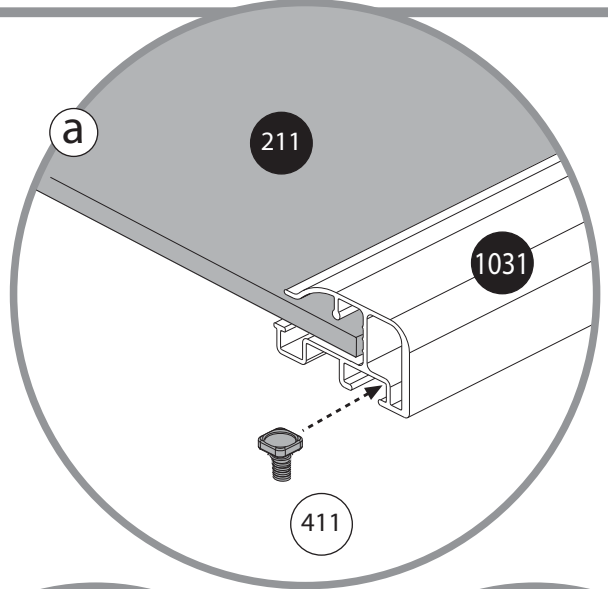

411

x8

411

x8

466

x8

- 411  x4
- 466  x4

433  x22

4000  x22

4010  x22

- 421  x56
- 427  x56
- 422  x56

32 OPTION

t. 01536 446980 f. 01536 446981 e. sales@livingspaceltd.co.uk www.livingspaceltd.co.uk
Glazing Bars & Accessories • Canopies & Carports • Conservatory Roof Systems • Timber Glazing Systems