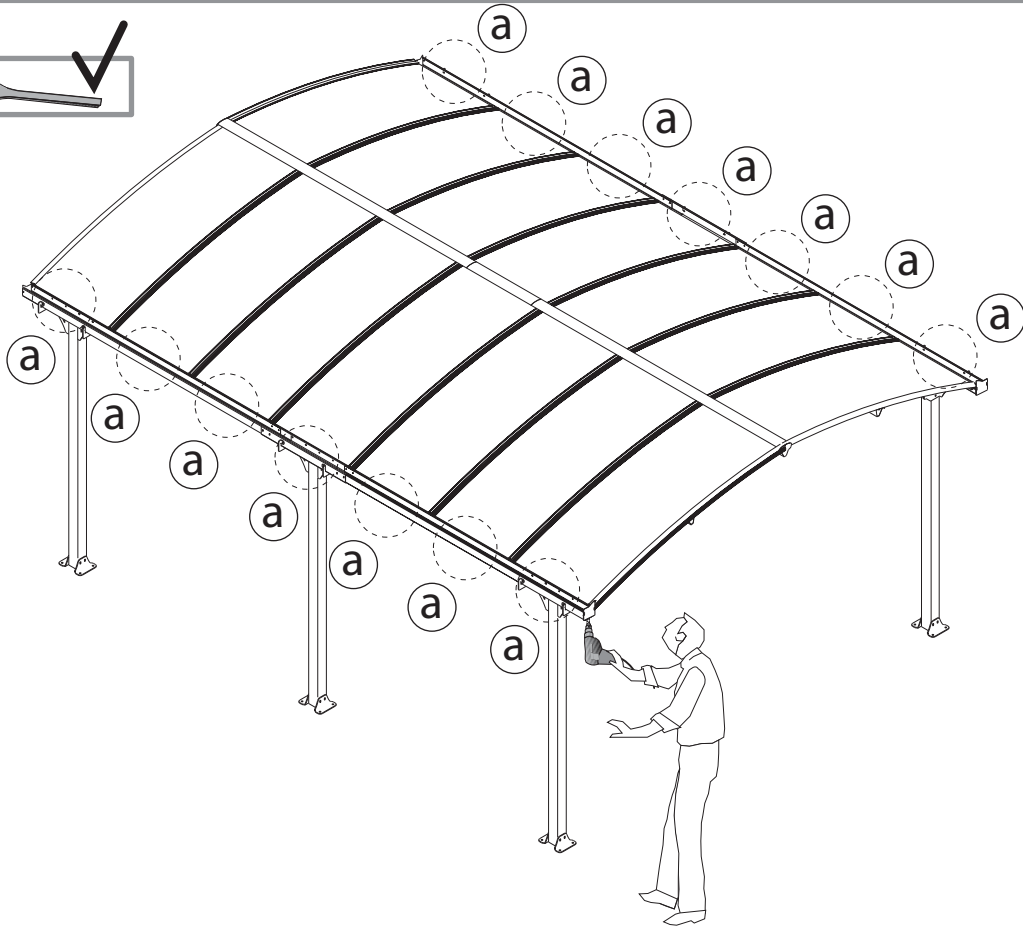

4000  x22

4010  x22

- 421  x56
- 427  x56
- 422  x56

32 OPTION

t. 01536 446980 f. 01536 446981 e. sales@livingspaceltd.co.uk www.livingspaceltd.co.uk
Glazing Bars & Accessories • Canopies & Carports • Conservatory Roof Systems • Timber Glazing Systems