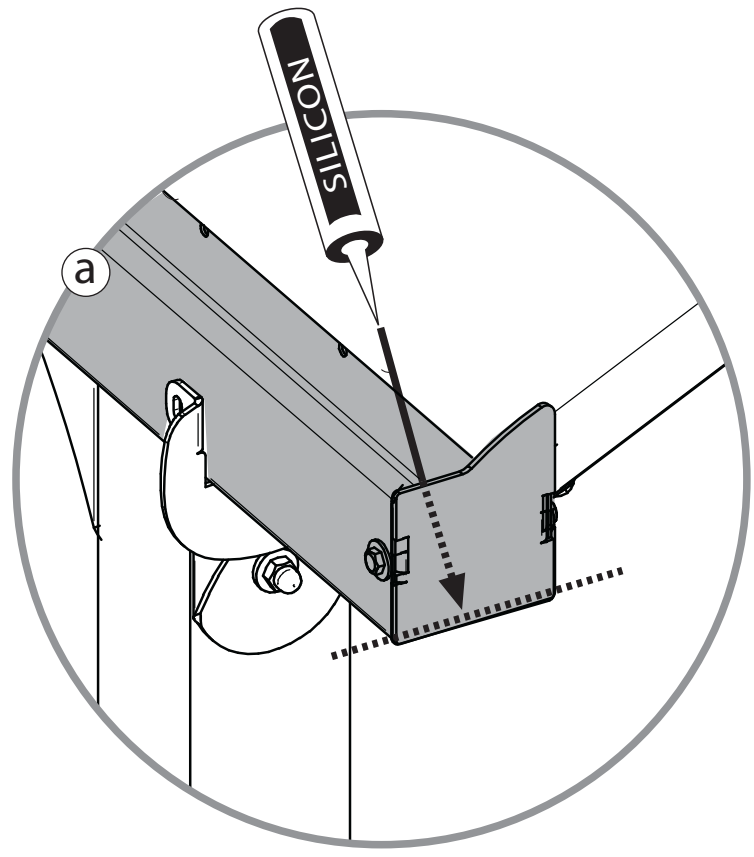

4000  x22

4010  x22

- 421  x56
- 427  x56
- 422  x56

32 OPTION

t. 01536 446980 f. 01536 446981 e. sales@livingspaceltd.co.uk www.livingspaceltd.co.uk
Glazing Bars & Accessories • Canopies & Carports • Conservatory Roof Systems • Timber Glazing Systems